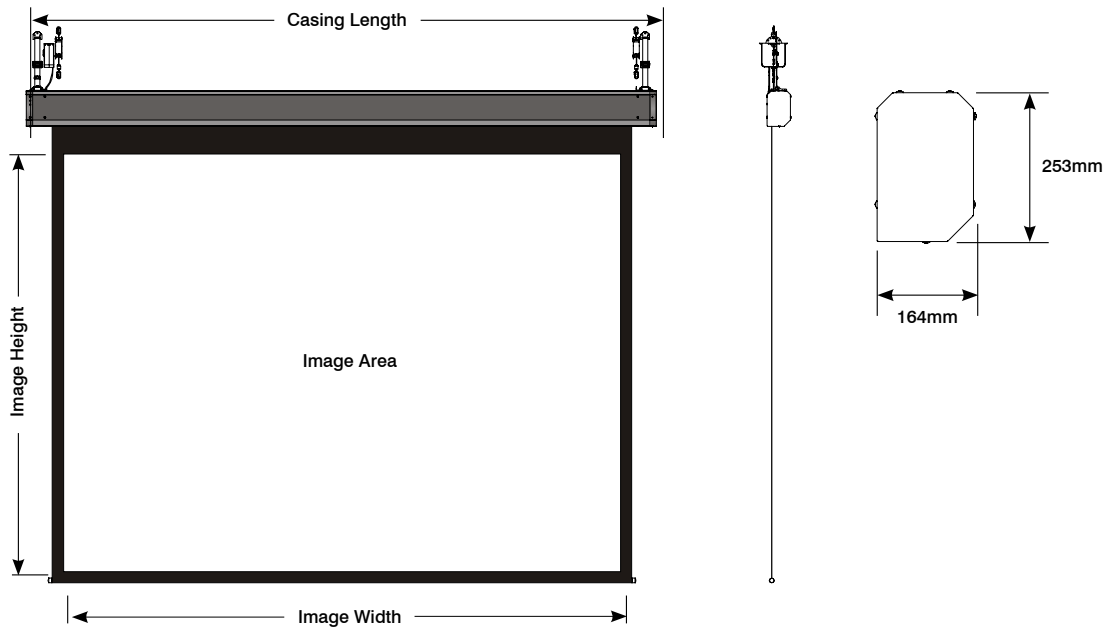

# Specification For GV Sky-Show Large

## Features:

- Perfect for high ceiling and architectural applications
- Screen casing lowers independently on a 5m safety belt drop
- Easy limit setting adjustment
- Side and bottom borders of 80mm
- Control is via close contact/dry contact for integration with control panel/system
- Casing dimensions 253mm x 164mm (h x d)

Product Code	Format	Size	Image Size w x h (mm)	Casing Length (mm)	Finish	Shipping Size w x h x d (mm)	Net Weight kg	Leader mm
GRCE180V	4:3	180"	3660 x 2745	4180	Matt Black Ripple	4243 x 375 x 565	68.0	200
GRCE200V	4:3	200"	4065 x 3050	4590	Matt Black Ripple	4625 x 375 x 565	97.0	200
GRCE240V	4:3	240"	4880 x 3660	5400	Matt Black Ripple	5500 x 375 x 565	97.0	200
GRCF150H	16:9	150"	3320 x 1870	3845	Matt Black Ripple	3945 x 375 x 565	60.0	200
GRCF180H	16:9	180"	3985 x 2240	4510	Matt Black Ripple	4605 x 375 x 565	80.0	200
GRCF220H	16:9	220"	4870 x 2740	5395	Matt Black Ripple	5500 x 375 x 565	97.0	200
GRCG150C	16:10	150"	3320 x 2020	3844	Matt Black Ripple	3943 x 375 x 565	60.0	200
GRCG180C	16:10	180"	3875 x 2425	4400	Matt Black Ripple	4605 x 375 x 565	80.0	200